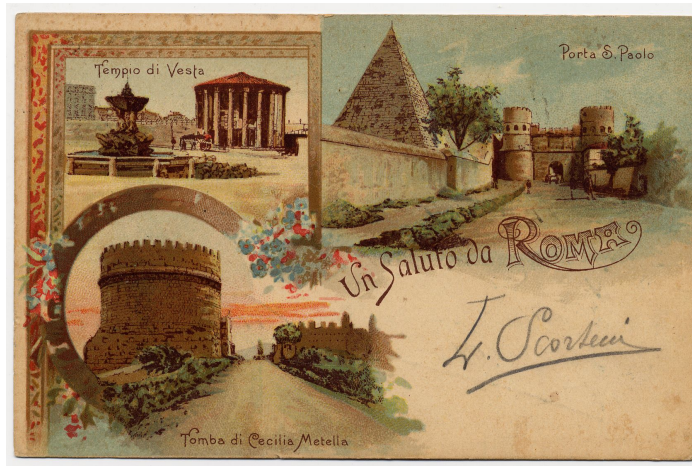

Postcard with the Tomb of Caecilia Metella

Subject

Picture of Rome with Vesta's Temple, Porta S. Paolo, the Tomb of Caecilia Metella.

Accession number FFC010621

Print on paper

1900

Look the expanded picture with [Mirador Viewer](#)

Placement

[ICCD](#)

Credits

[Fondo Ferro Candilera \(ICCD\)](#)