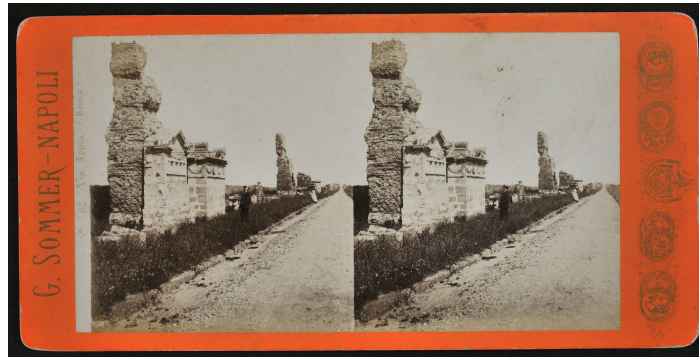

## Stretch of Via Appia Antica

### Subject

Stretch of Via Appia Antica with sepulchres

Accession number FB007709\_51

Author Giorgio Sommer.

B/W positive – stereoscopy.

1867-1874