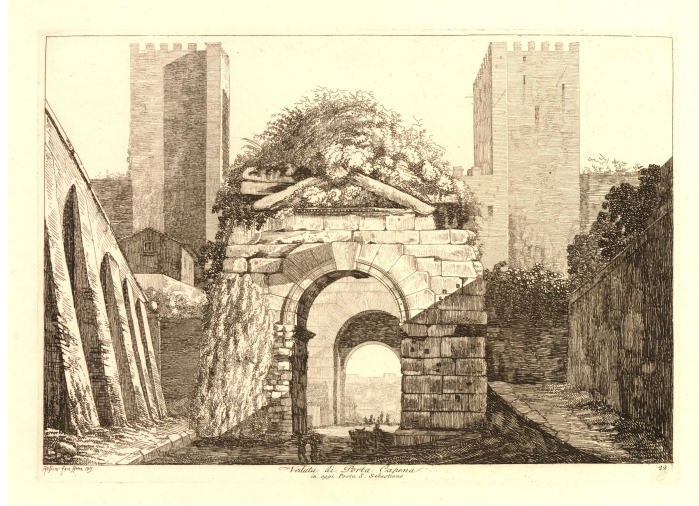

Rossini, View of the Porta Capena

Subject

View of the Porta Capena in Rome by which the Via Appia Antica left the city, from 'Le Antichità Romane' series.

N. inv. 471055001

Etching

Luigi Rossini, 1790-1857

1817

21 x 29.8 cm

Inscriptions

Lettered beneath image: *Rossini fece Roma 1817*

Lower right: 22

Placement

[The British Museum](#) (storage)

Credits