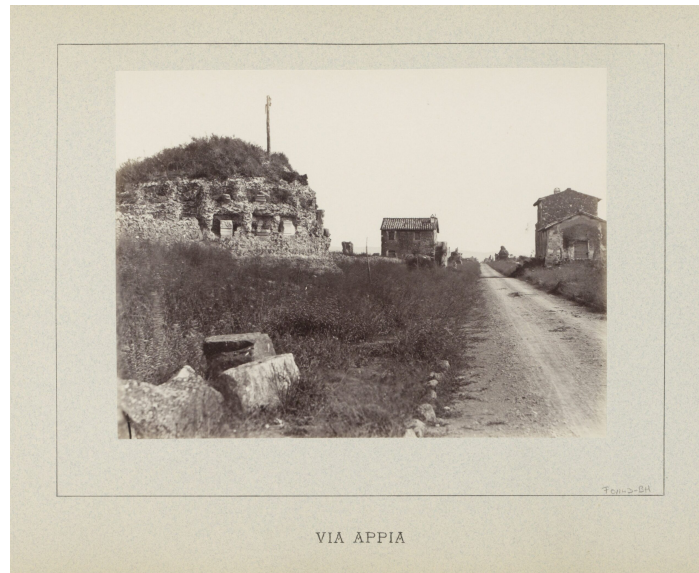

## Ruins on the Via Appia Antica

### Subject

Photograph with view of ruins and houses along the Via Appia Antica.

Accession number RP-F-F01143-BH

Albumen print

18.2 cm x 24.2 cm

Approximately 1860 – 1900

### Placement

[Rijksmuseum](#)