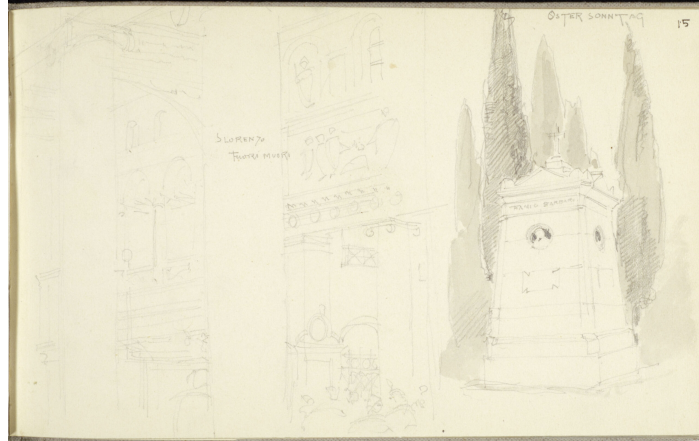

Olbrich, Tomb on the Via Appia

Subject

Drawing of a sepulchre on the Via Appia Antica and of the Basilica of San Lorenzo in Rome.

Accession number OZ223_1_15

Pencil, ink

Joseph Maria Olbrich, Troppau 1867 – 1908 DÃ¼sseldorf

1894

14.0 x 23.0 cm

Placement

[Kunstbibliothek](#) (Staatliche Museen zu Berlin)

Credits

[Kunstbibliothek](#)