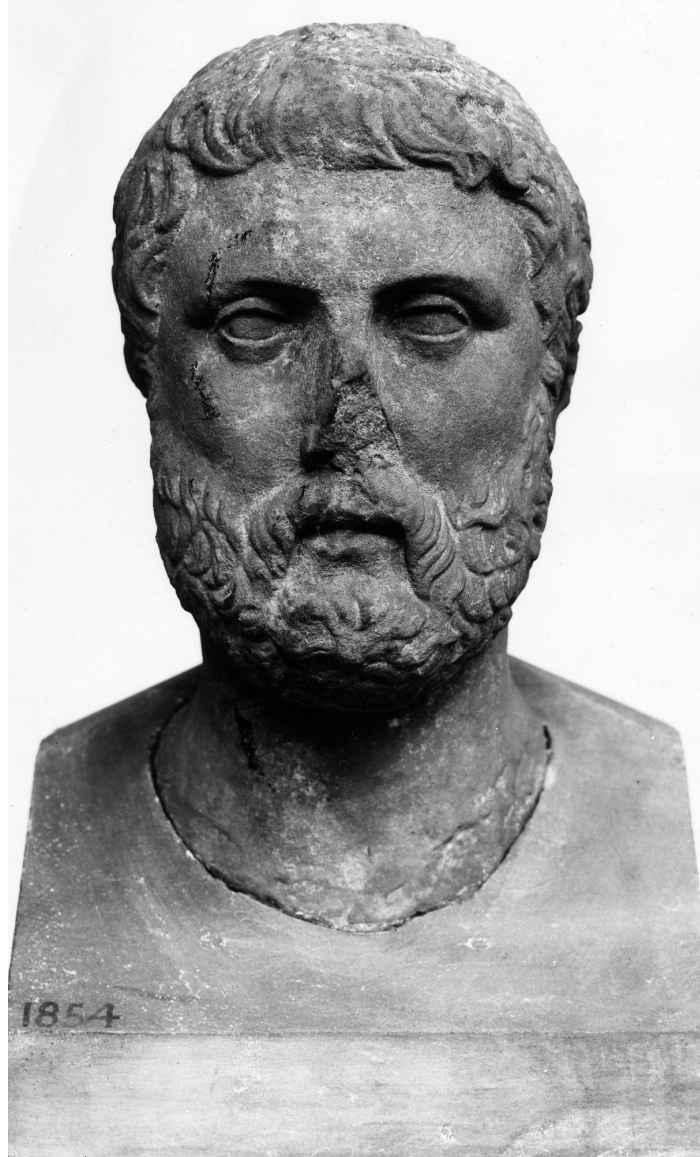

## Portrait head of a bearded man

### **Subject**

Portrait head of a bearded man, after a Greek original dating back to about 200-160 B.C.

Â

Accession number 1873,0820.727

Marble

Height 38 cm

With damaged parts (nose and ears)

120-140 A.D.