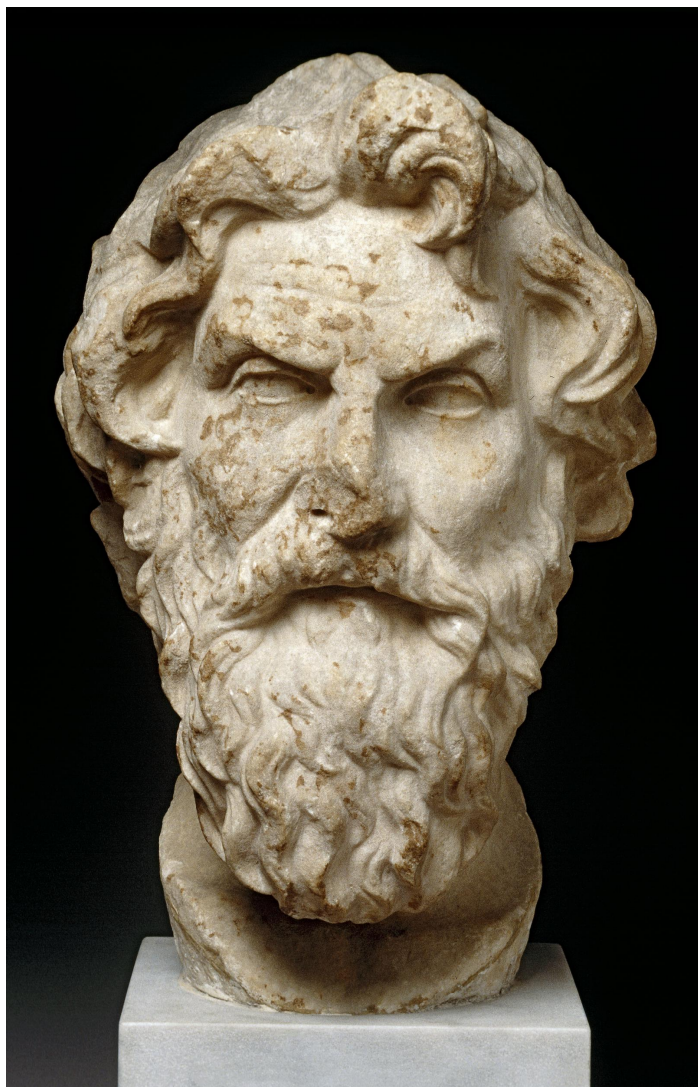

Portrait head of Antisthenes

Subject

Portrait head of Antisthenes, Roman copy of a Greek original dating back to about 200-160 B.C.

Â

Accession number 1873,0820.724

Marble

Height 39.37 cm

120-140 A.D.