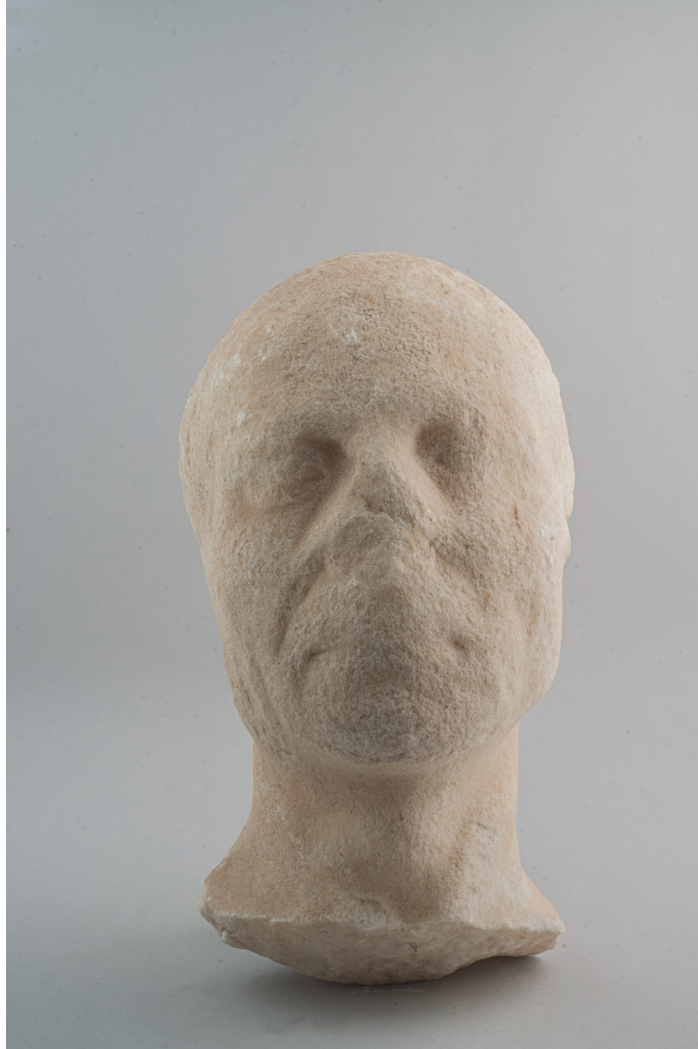

Male portrait head

Subject

Male portrait head very washed away, slightly turned to the right.

Accession number 22.M322-2.214

White marble with very bright red veins (Greek insular); sculptural technique.

Height cm 30; head (from the top to the chin) height cm 22; width max cm 19; neck diameter cm 15.

Poor condition: the surface is completely washed away. The back has been cut longways behind the ears and there is a quadrangular hole on the right top. The base of the neck has been cut.

First Julio- Claudian age.

Provenance

Mausoleo di Cecilia Metella, 3rd mile of the Via Appia Antica.

Placement

Appia Antica Archaeological Park (storage)

Credits

Archive of the Appia Antica Archaeological Park (pictures of Giulio ArchinÃ)