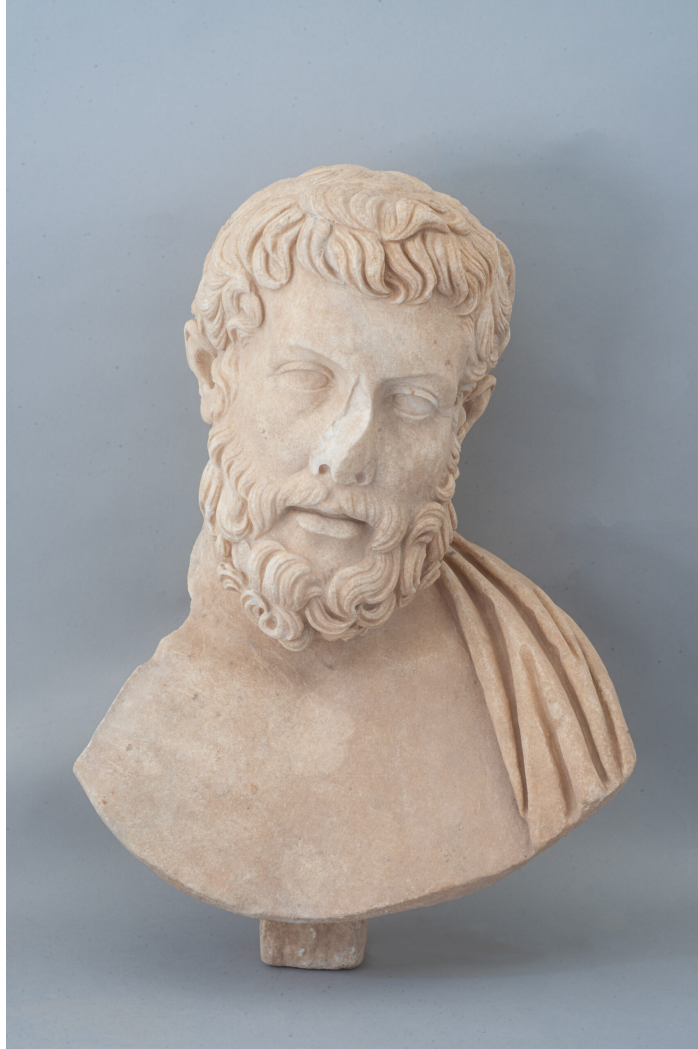

Portrait bust of Greek philosopher

Subject

Portrait bust of the Greek philosopher Metrodorus of Lampsacus, Epicurus's pupil.

Accession number 22.M322-5.188

White marble; sculpture in the round

Height 55 cm, width 37 cm, depth 27 cm

Good state of conservation. Reconstructed from around 20 fragments

Copy of Greek original (2nd century)

Provenance

Compartment Z3 on the north side of the xystus-garden of Villa dei Quintili, 5th mile of the via Appia Antica