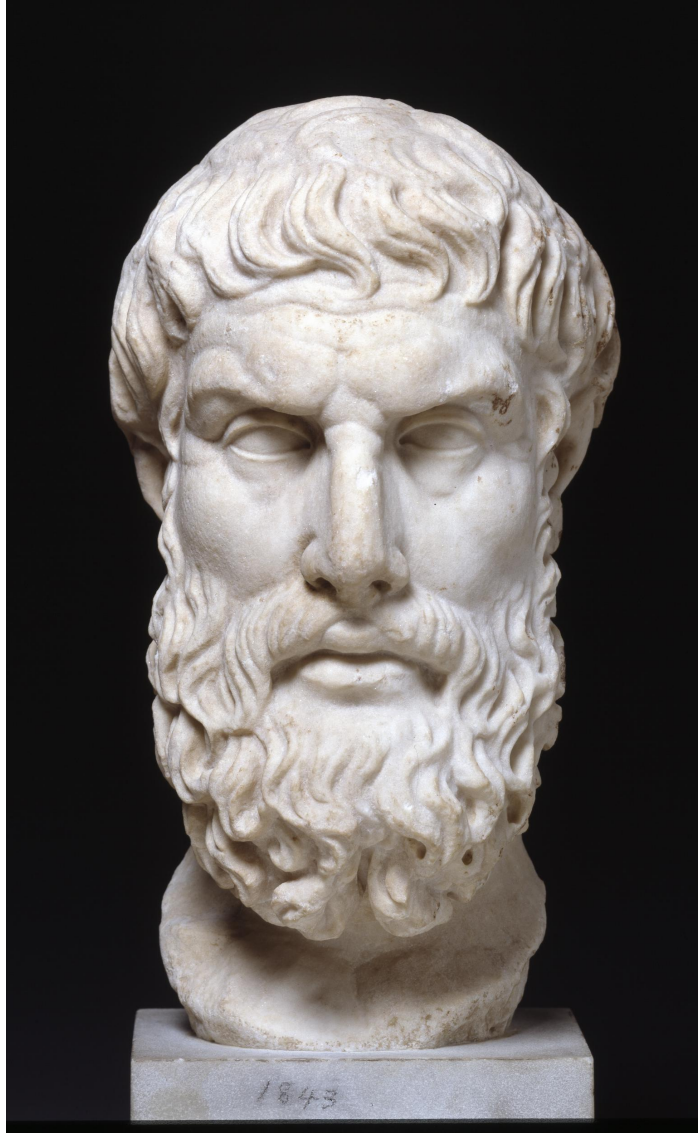

## Portrait head of Epicurus

### **Subject**

Portrait head of the well-known philosopher Epicurus, after a Greek original dating back to about 200-160 B.C.

Â

Accession number 1873,0820.726

Marble

Height 48.26 cm

120-140 A.D.

Â