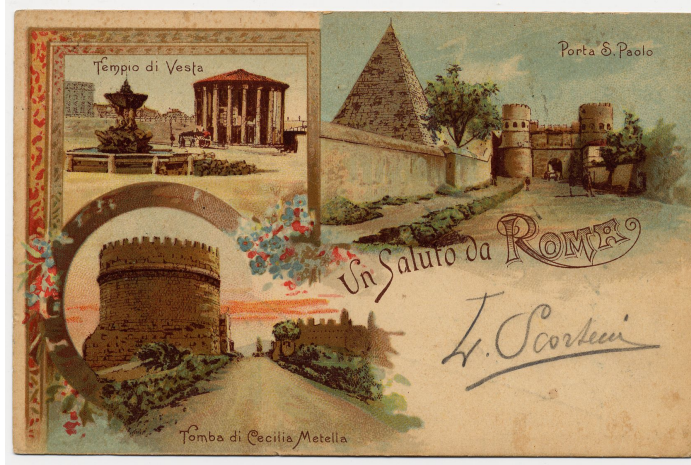

Postcard with the Tomb of Caecilia Metella

Subject

Picture of Rome with Vesta's Temple, Porta S. Paolo, the Tomb of Caecilia Metella.

Accession number FFC010621

Print on paper

1900

Look the expanded picture with [Mirador Viewer](#)

Placement

[ICCD](#)

Credits

[Fondo Ferro Candilera \(ICCD\)](#)