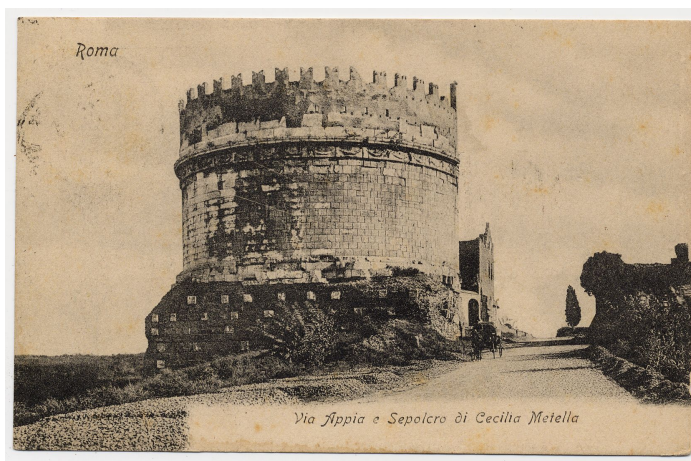

Postcard with the Tomb of Caecilia Metella and the Via Appia Antica

Subject

Picture of the Tomb of Caecilia Metella and the Via Appia Antica.

Accession number FFC007245

Print on paper

1904

Placement

[Istituto Centrale per il Catalogo e la Documentazione](#)