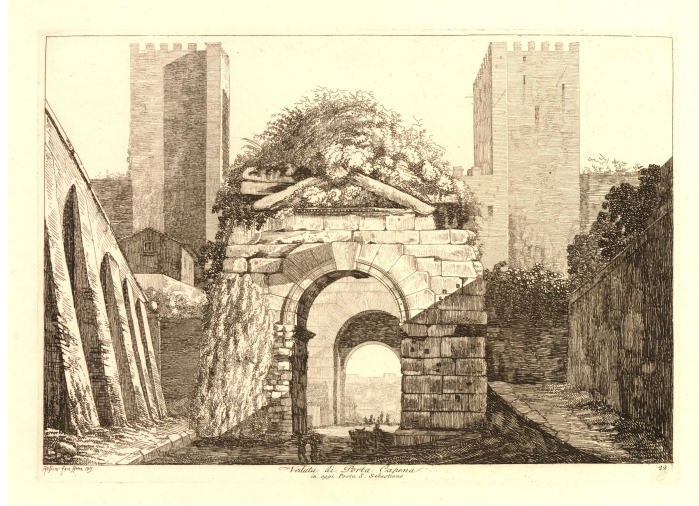

## Rossini, View of the Porta Capena

### Subject

View of the Porta Capena in Rome by which the Via Appia Antica left the city, from 'Le Antichità Romane' series.

N. inv. 471055001

Etching

Luigi Rossini, 1790-1857

1817

21 x 29.8 cm

### Inscriptions

Lettered beneath image: *Rossini fece Roma 1817*

Lower right: 22